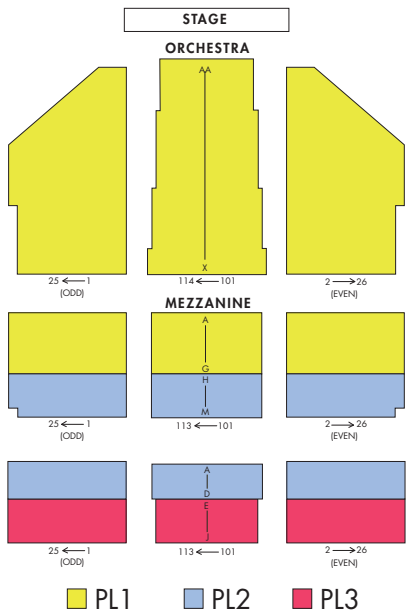

Broadway at the National 2018-19 Subscription Package Options & Pricing

	Wednesday Evening	Thursday Evening	Friday Evening	Saturday Matinee	Saturday Evening	Sunday Matinee	Sunday Evening
4 - Show							
Core Package	\$450 \$365 \$255	\$450 \$365 \$255	\$470 \$385 \$295	\$470 \$385 \$295	\$515 \$410 \$320	\$470 \$385 \$295	\$450 \$365 \$255
Beetlejuice	Wed, Oct. 24, 2018 • 7:30pm	Thu, Oct. 25, 2018 • 7:30pm	Fri, Oct. 26, 2018 • 8:00pm	Sat, Oct. 27, 2018 • 2:00pm	Sat, Oct. 27, 2018 • 8:00pm	Sun, Oct. 28, 2018 • 2:00pm	Sun, Oct. 28, 2018 • 7:30pm
School Of Rock	Wed, Jan. 16, 2019 • 7:30pm	Thu, Jan. 24, 2019 • 7:30pm	Fri, Jan. 18, 2019 • 8:00pm	Sat, Jan. 19, 2019 • 2:00pm	Sat, Jan. 19, 2019 • 8:00pm	Sun, Jan. 20, 2019 • 2:00pm	Sun, Jan. 20, 2019 • 7:30pm
Finding Neverland	Wed, Feb. 27, 2019 • 7:30pm	Thu, Feb. 28, 2019 • 7:30pm	Fri, Mar. 1, 2019 • 8:00pm	Sat, Mar. 2, 2019 • 2:00pm	Sat, Mar. 2, 2019 • 8:00pm	Sun, Mar. 3, 2019 • 2:00pm	Sun, Mar. 3, 2019 • 7:30pm
A Bronx Tale	Wed, Mar. 27, 2019 • 7:30pm	Thu, Mar. 28, 2019 • 7:30pm	Fri, Mar. 29, 2019 • 8:00pm	Sat, Mar. 30, 2019 • 2:00pm	Sat, Mar. 30, 2019 • 8:00pm	Sun, Mar. 31, 2019 • 2:00pm	Sun, Mar. 31, 2019 • 7:30pm
5 - Show							
Choose One Below <small>All Of The Above Plus</small>	\$550 \$445 \$310	\$550 \$445 \$310	\$575 \$470 \$360	\$575 \$470 \$360	\$630 \$500 \$390	\$575 \$470 \$360	\$550 \$445 \$310
Beautiful	Wed, Nov. 28, 2018 • 7:30pm	Thu, Nov. 29, 2018 • 7:30pm	Fri, Nov. 30, 2018 • 8:00pm	Sat, Dec. 1, 2018 • 2:00pm	Sat, Dec. 1, 2018 • 8:00pm	Sun, Dec. 2, 2018 • 2:00pm	Sun, Dec. 2, 2018 • 7:30pm
Bat Out Of Hell	Wed, May 15, 2019 • 7:30pm	Thu, May 9, 2019 • 7:30pm	Fri, May 10, 2019 • 8:00pm	Sat, May 11, 2019 • 2:00pm	Sat, May 11, 2019 • 8:00pm	Sun, May 12, 2019 • 2:00pm	Sun, May 12, 2019 • 7:30pm
6 - Show							
All Of The Above	\$650 \$525 \$365	\$650 \$525 \$365	\$680 \$555 \$425	\$680 \$555 \$425	\$745 \$590 \$460	\$680 \$555 \$425	\$650 \$525 \$365